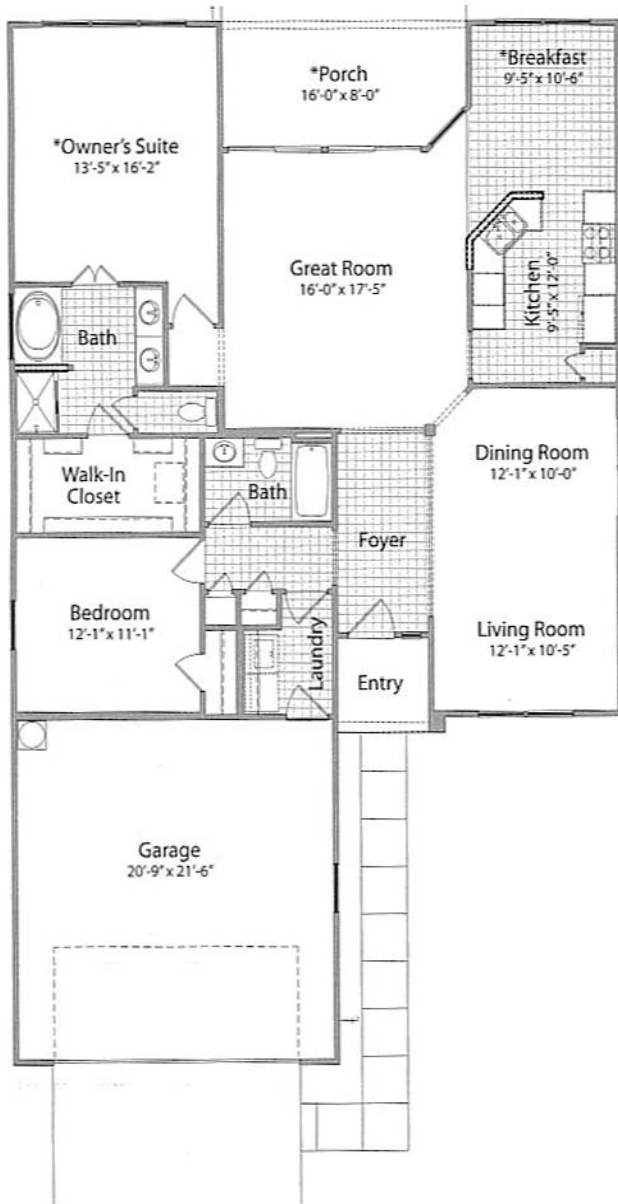

# Crane Floorplan

2 bedrooms

2 full bathrooms

Eat-in kitchen

Dining room

Sitting room

Great room

Patio

2 car garage

Approx. 1,553 sq. ft.

Call Roger Halweg for  
what is currently  
Available!

843-368-2785

Check out the latest listings in

Sun City at

[www.homesbyroger.net](http://www.homesbyroger.net)